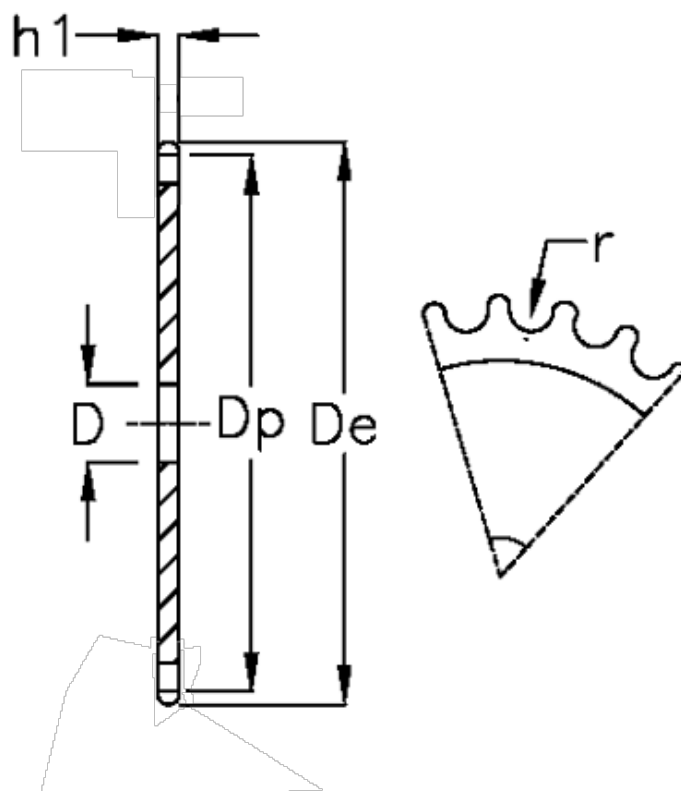

Article number: 616021006110

Description: Plate wheel 10 B-1 Z=110 simplex

Measures

C	= 2
D	= 30
De	= 563.9
Dp	= 555.92
For chain size	= 5/8 x 3/8
For chain type	= 10 B-1
h1	= 9.1
Number of teeth	= 110

r = 10.16